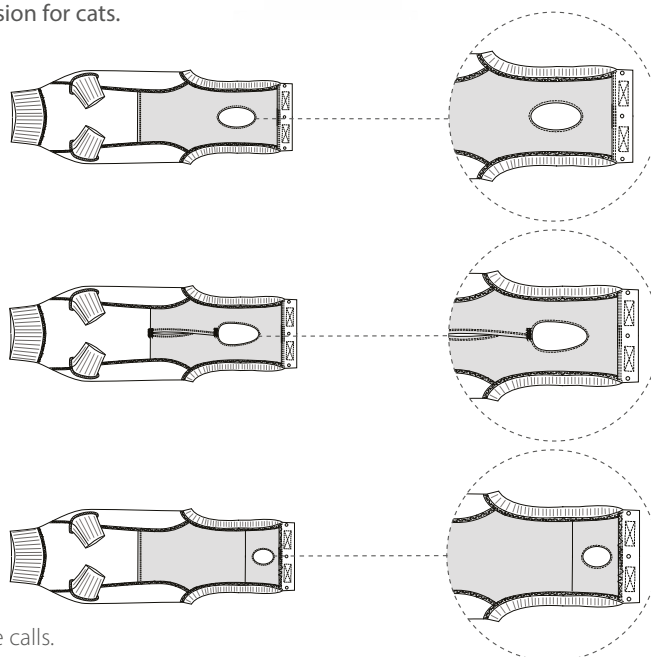

### Body Suit EasyGo for Cats

- Double fabric under the abdomen enabling pads to be inserted in case of fluid loss.
- Body Suit EasyGo for cats with extended tail opening.
- The EasyGo version helps the cat when nature calls.
- It is suitable for female cats and tomcats.

### Body Suit EasyGo for Dogs

- Body Suit EasyGo for dogs with extended tail opening and extra slit.
- The EasyGo version helps the dog when nature calls.
- It is suitable for bitches and male dogs.

### Body Suit Classic for Dogs

- Double fabric under the abdomen enabling pads to be inserted in case of fluid loss, incontinence or when the animal is in season.
- Undo press studs and touch fasteners and pull back the fabric and roll up the fabric under the abdomen and above the back when nature calls.
- It is suitable for bitches and male dogs