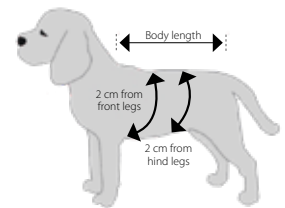

## Instructions for Use

1. Insert the head into the Body Suit
2. Insert each front leg separately into the openings provided
3. Pull the Body Suit as far as possible over the body
4. Put the closing flap between the rear legs and insert the tail through the tail opening
5. Attach the closing flap on the touch fasteners on the loin and secure the press studs

## Guideline for Sizes

The BUSTER Body Suit EasyGo for cats is available in 4 sizes.  
Size measured from collar to base of the tail.

Cat. No	Size	Body length	Chest circumference (2 cm from front legs)	Abdomen circumference (2 cm from hind legs)	Suitable for
273960	3XS	27.5 cm	36 cm	30 cm	Young cat (small kitten)
273961	2XS	33 cm	42 cm	36 cm	Young cat (kitten)
273962	XS	38.5 cm	46 cm	40 cm	Adult cat
273963	S	43.5 cm	52 cm	46 cm	Adult cat (large breed)

The BUSTER Body Suit EasyGo for dogs is available in 9 sizes.  
Size measured from collar to base of the tail.

Cat. No	Size	Body length	Chest circumference (2 cm from front legs)	Abdomen circumference (2 cm from hind legs)	Suitable for
273951	3XS	25 cm	30 cm	26 cm	Small Chihuahua
273952	2XS	32 cm	38 cm	34 cm	Chihuahua, Toy poodle
273953	XS	38 cm	46 cm	42 cm	Yorkshire, Terrier, Lhasa, Toy poodle
273954	S	41 cm	54 cm	50 cm	Malteser, Pekingese, French Bulldog, Mops, Terrier
273955	M	45 cm	58 cm	52 cm	English Cocker Spaniel, Samojeed, Portuguese Podengo
273956	L	52 cm	62 cm	56 cm	Schnauzer, Beagle, Poodle, Fox Terrier, Chow-Chow
273957	XL	62 cm	70 cm	64 cm	Collie, Appenzeller, Boxer, Schnauzer, Labrador
273958	2XL	73 cm	78 cm	70 cm	Rottweiler, Golden Retriever, Herdershond
273959	3XL	75 cm	86 cm	76 cm	Saint Bernhard, Newfoundlander