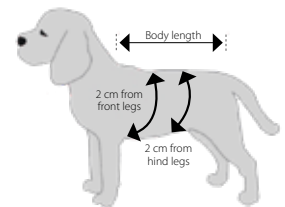

Cat. No	Size	Body length	Chest circumference (2 cm from front legs)	Abdomen circumference (2 cm from hind legs)	Suitable for
273968	3XS	26 cm	30 cm	26 cm	Small Chihuahua
273969	2XS	33 cm	38 cm	34 cm	Chihuahua, Toy poodle
273970	XS	39 cm	46 cm	42 cm	Yorkshire, Terrier, Lhasa, Toy poodle
273971	S	42 cm	54 cm	50 cm	Malteser, Pekingese, French Bulldog, Mops, Terrier
273972	M	46 cm	58 cm	52 cm	English Cocker Spaniel, Samojeed, Portuguese Podengo
273973	L	53 cm	62 cm	56 cm	Schnauzer, Beagle, Poodle, Fox Terrier, Chow-Chow
273974	XL	63 cm	70 cm	64 cm	Collie, Appenzeller, Boxer, Schnauzer, Labrador
273975	2XL	74 cm	78 cm	70 cm	Rottweiler, Golden Retriever, Herdershond
273976	3XL	76 cm	86 cm	76 cm	Saint Bernhard, Newfoundlander

The BUSTER Body Suit is washable at 40°C