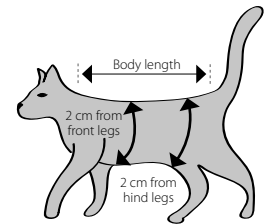

BUSTER Body Suit

Instructions for Use

1. Insert the head into the Body Suit
2. Insert each front leg separately into the openings provided
3. Pull the Body Suit as far as possible over the body
4. Put the closing flap between the rear legs and insert the tail through the tail opening
5. Attach the closing flap on the touch fasteners on the loin and secure the press studs

Guideline for Sizes

The BUSTER Body Suit EasyGo for cats is available in 4 sizes.
Size measured from collar to base of the tail.

Cat. No	Size	Body length	Chest circumference (2 cm from front legs)	Abdomen circumference (2 cm from hind legs)	Suitable for
273960	3XS	27.5 cm	36 cm	30 cm	Young cat (small kitten)
273961	2XS	33 cm	42 cm	36 cm	Young cat (kitten)
273962	XS	38.5 cm	46 cm	40 cm	Adult cat
273963	S	43.5 cm	52 cm	46 cm	Adult cat (large breed)

The BUSTER Body Suit EasyGo for dogs is available in 9 sizes.
Size measured from collar to base of the tail.